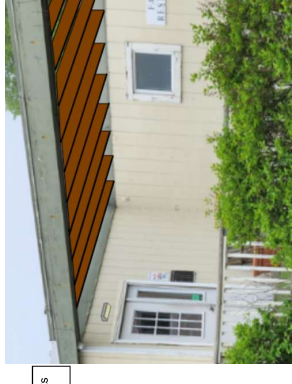

SOUTH ELEVATION (FACING MONTAUK HIGHWAY)

pergola 2x6 wood joists
(no roof)

EAST ELEVATION (MAIN ENTRANCE FROM PARKING)

SECTION THROUGH RAMP (LOOKING NORTH)

NORTH ELEVATION (FACING GOLF COURSE)

BOARD AND BATTEN SIDING
J. Hardie Color: Coastal Fog

CLAPBOARD HORIZONTAL SIDING
J. Hardie Color: Fern Green

WEST ELEVATION (FACING REAR DINING AREA)